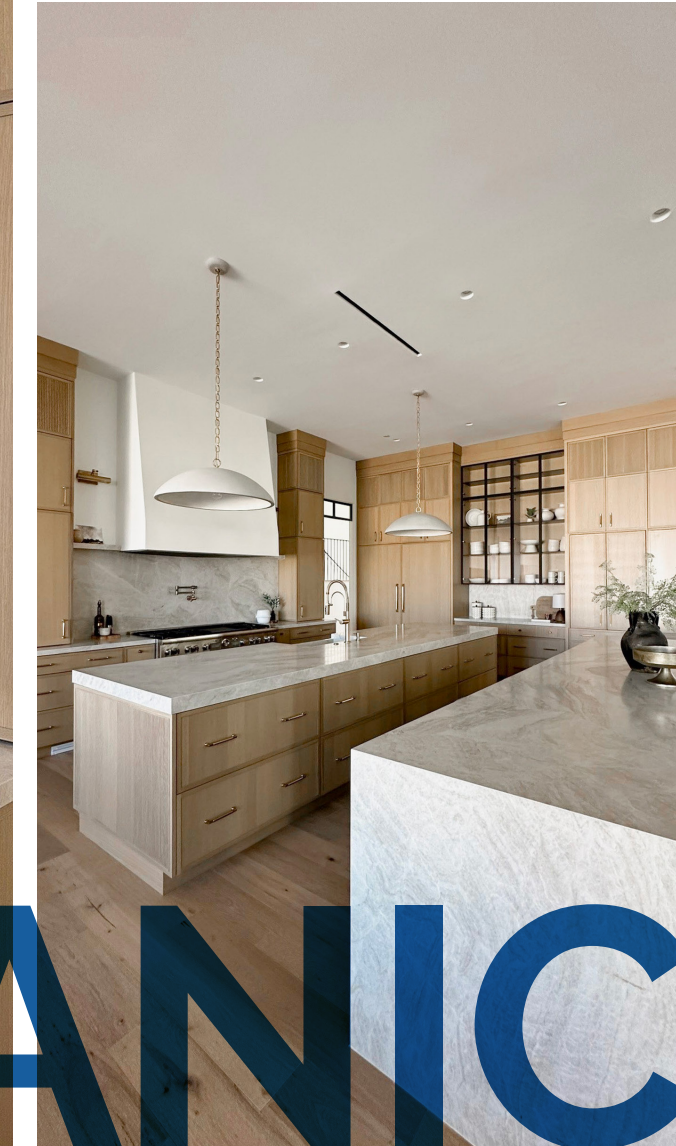

1

DESIGNER DANI CROSS

Cross designed a modern organic kitchen that blends sleek lines with natural elements, inspired by her client's Pinterest boards. With a focus on budget-friendly, custom cabinetry and reeded accents, the space features quartzite countertops, brass fixtures, and thoughtful organization, perfectly capturing the client's vision.

BEFORE PHOTOS

Judge said:

"Beautifully restrained & elegant"

COUNTERTOPS

Primary Countertop Manufacturer
Marble Express

Primary Countertop Material
Taj Mahal Quartzite

APPLIANCES

Stove/Range
Thermador